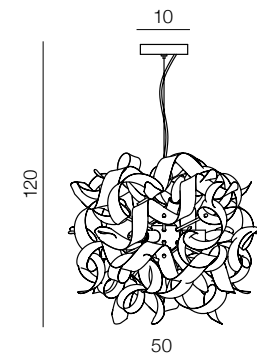

Delta

13

1 CHROME

2 OXIDE WHITE

3 OXIDE BLACK

4 OXIDE COPPER

Delta

- 1 AZ1691 (chrome)
- 2 AZ1692 (oxide white)
- 3 AZ1693 (oxide black)
- 4 AZ1694 (oxide copper)