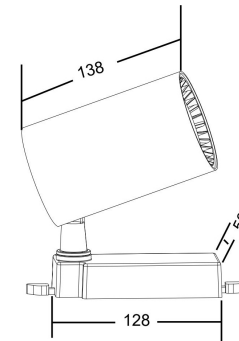

## Instruction

TR003-1-17W4K-W

MAX 15W  
1 400 Lumen

Model: TR003-1-17W4K-W  
Collection: Single phase track

Track light