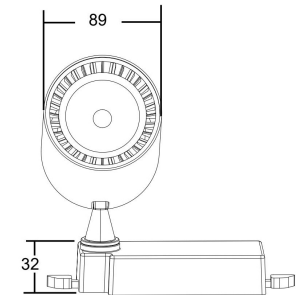

## Instruction

TR003-1-17W4K-W

MAX 15W  
1 400 Lumen

Model: TR003-1-17W4K-W  
Collection: Single phase track

Track light