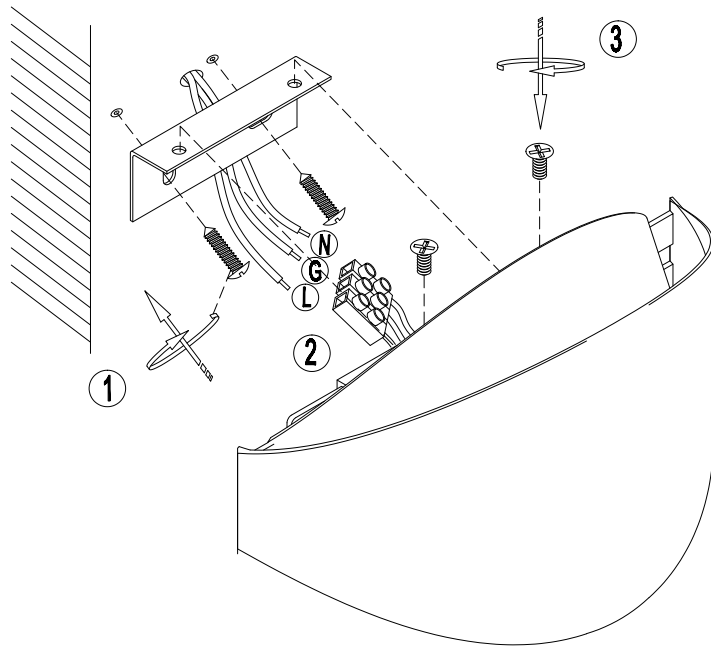

# Instruction

C042WL-L7W3K

MAX 7W  
350 Lumen

Model: C042WL-L7W3K  
Collection: Ceiling & Wall  
Series: Mirto

Wall Lamps