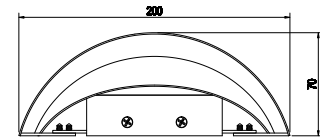

# Instruction

C042WL-L7W3K

MAX 7W  
350 Lumen

Model: C042WL-L7W3K  
Collection: Ceiling & Wall  
Series: Mirto

Wall Lamps