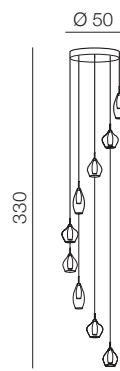

Amber milano

- ❶ **AZ0722** (chrome)
- ❷ **AZ3076** (clear)
- ❸ **AZ3172** (copper)

G9 5x 40W only LED
metal/chrome/glass

Amber milano 9

- ❶ **AZ3673** (chrome)
- ❷ **AZ3102** (clear)
- ❸ **AZ3134** (copper)

G9 9x 40W only LED
metal/chrome/glass