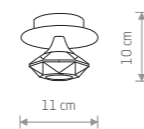

NEWPORT 8156

NEWPORT
glass, fabric, chrome plated steel

8157
1xE14, max 40W

NEWPORT
glass, fabric, chrome plated steel

8156
6xE14, max 40W

TESALLI 4653

TESALLI
chrome plated steel, glass

4651
1xG9, max 40W