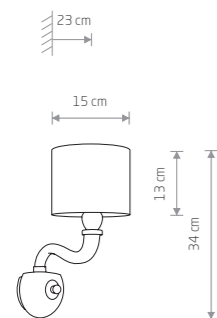

NEWPORT 8156

NEWPORT
glass, fabric, chrome plated steel

8157
1xE14, max 40W

NEWPORT
glass, fabric, chrome plated steel

8156
6xE14, max 40W

TESALLI 4653

TESALLI
chrome plated steel, glass

4651
1xG9, max 40W

TESALLI
chrome plated steel, glass

4650
1xG9, max 40W

TESALLI
chrome plated steel, glass

4652
3xG9, max 40W

TESALLI
chrome plated steel, glass

4653
6xG9, max 40W