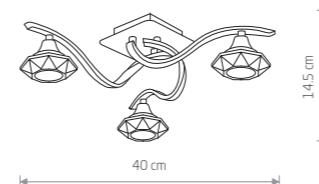

NEWPORT 8156

NEWPORT
glass, fabric, chrome plated steel

8157
1xE14, max 40W

NEWPORT
glass, fabric, chrome plated steel

8156
6xE14, max 40W

TESALLI 4653

TESALLI
chrome plated steel, glass

4651
1xG9, max 40W

TESALLI
chrome plated steel, glass

4650
1xG9, max 40W

TESALLI
chrome plated steel, glass

4652
3xG9, max 40W

TESALLI
chrome plated steel, glass

4653
6xG9, max 40W