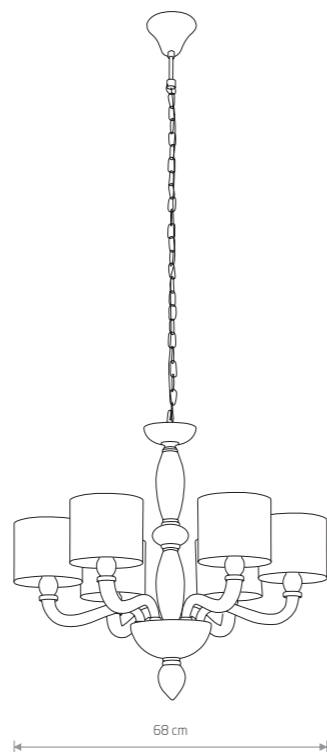

NEWPORT 8156

NEWPORT
glass, fabric, chrome plated steel

8157
1xE14, max 40W

NEWPORT
glass, fabric, chrome plated steel

8156
6xE14, max 40W

TESALLI 4653

TESALLI
chrome plated steel, glass

4651
1xG9, max 40W

TESALLI
chrome plated steel, glass

4650
1xG9, max 40W

TESALLI
chrome plated steel, glass

4652
3xG9, max 40W

TESALLI
chrome plated steel, glass

4653
6xG9, max 40W