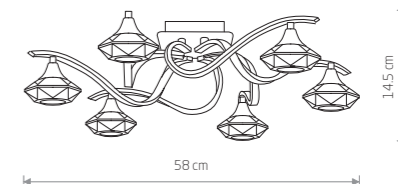

NEWPORT 8156

NEWPORT
glass, fabric, chrome plated steel

8157
1xE14, max 40W

NEWPORT
glass, fabric, chrome plated steel

8156
6xE14, max 40W

TESALLI 4653

TESALLI
chrome plated steel, glass

4651
1xG9, max 40W

TESALLI
chrome plated steel, glass

4650
1xG9, max 40W

TESALLI
chrome plated steel, glass

4652
3xG9, max 40W

TESALLI
chrome plated steel, glass

4653
6xG9, max 40W