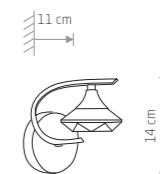

NEWPORT 8156

NEWPORT
glass, fabric, chrome plated steel

8157
1xE14, max 40W

NEWPORT
glass, fabric, chrome plated steel

8156
6xE14, max 40W

TESALLI 4653

TESALLI
chrome plated steel, glass

4651
1xG9, max 40W

TESALLI
chrome plated steel, glass

4650
1xG9, max 40W

TESALLI
chrome plated steel, glass

4652
3xG9, max 40W

TESALLI
chrome plated steel, glass

4653
6xG9, max 40W