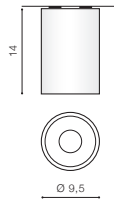

REMO

Exposed downlights

ALU + REMO R ALU *

REMO

bulb not included

voltage: 230V	LED connect GU10 1x Max. 50W	
IP20		
	installation place	

COLOUR / NEW INDEX NO.

- ALUMINIUM (ALU) **AZ0820**
- BLACK (BK) **AZ0818**
- WHITE (WH) **AZ0819**

REMO R

bulb not included

voltage: 230V	LED connect GU10 1x Max. 50W	
IP20		
	installation place	

COLOUR / NEW INDEX NO.

- ALUMINIUM (ALU) **AZ0821**
- BLACK (BK) **AZ0823**
- WHITE (WH) **AZ0822**
- GOLD (GO) **AZ0824**
- CHAMPAGNE (CHA) **AZ0825**
- CHROME (CH) **AZ0855**