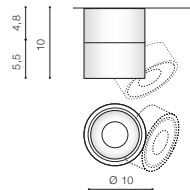

# COSTA

100

Exposed downlights

**COSTA 3000K / 4000K**

LED integrated

voltage: 230V	LED 12W 1000lm 3000K		
IP20	LED 12W 1100lm 4000K		
technical specification	installation place		
	beam angle: 24°		

COLOUR / NEW INDEX NO.

- 3000K WHITE (WH) . . . . . **AZ2856**
- 3000K BLACK (BK) . . . . . **AZ2857**
- 4000K WHITE (WH) . . . . . **AZ4554**
- 4000K BLACK (BK) . . . . . **AZ4553**

**COSTA SPOT**

LED integrated

voltage: 230V	LED 12W 1020lm 3000K		
IP20			
technical specification	installation place  inlet opening  Ø 8,9cm		
	beam angle: 24°		