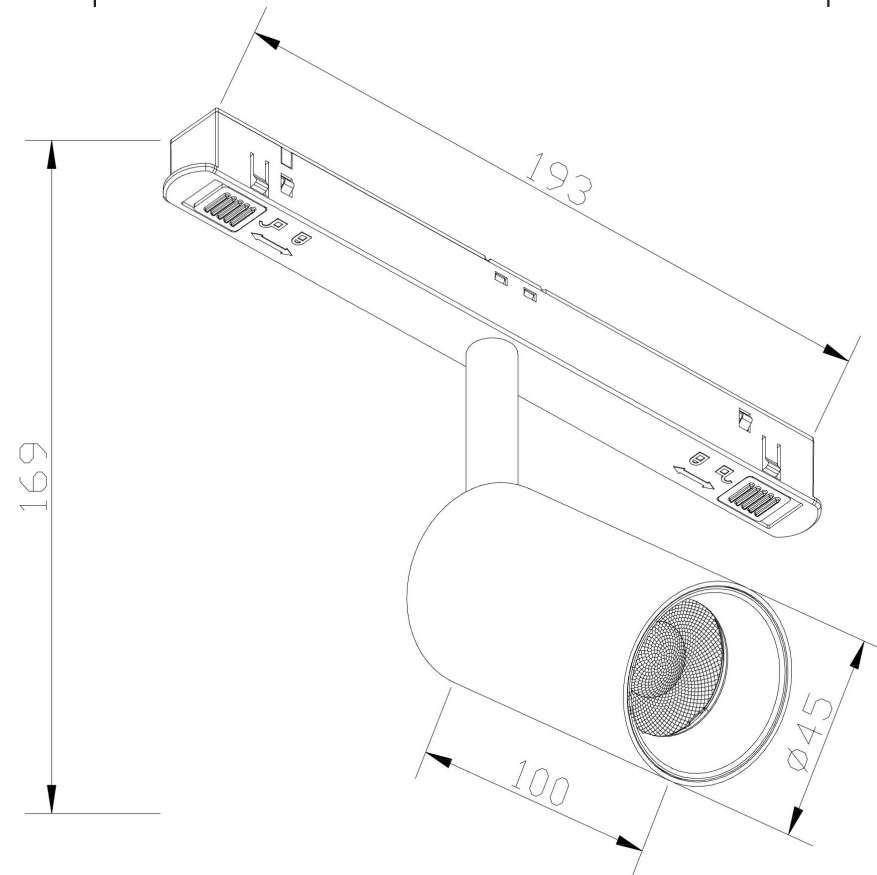

## Instruction

TR032-2-5W3K-M-BBS

MAX 5W  
377 Lumen

Model: TR032-2-5W3K-M-BBS  
Collection: Magnetic track system

Focus LED  
Track light