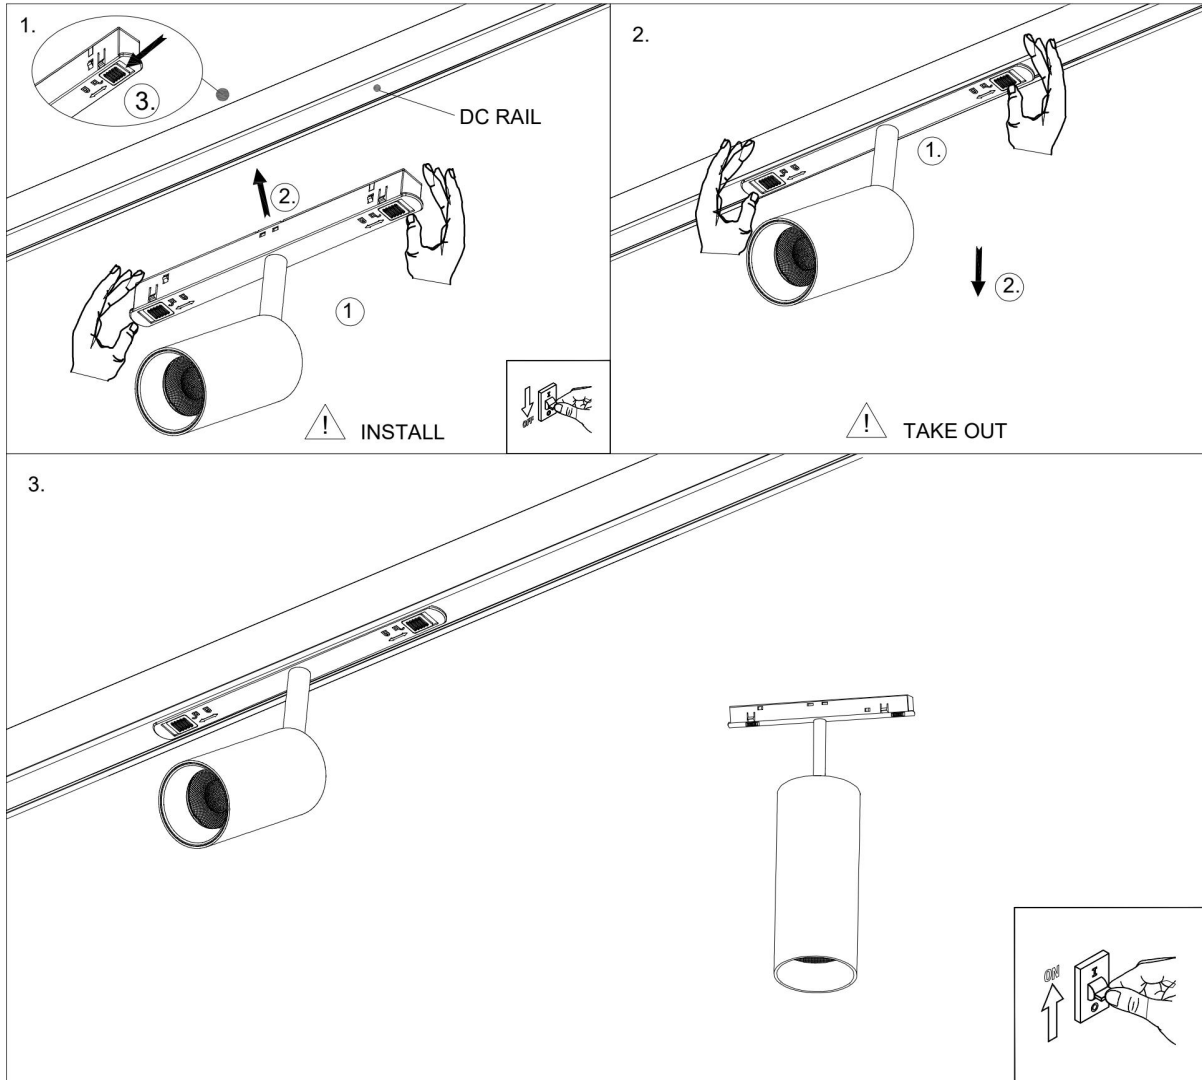

## Instruction

TR032-2-5W3K-M-BBS

MAX 5W  
377 Lumen

Model: TR032-2-5W3K-M-BBS  
Collection: Magnetic track system

Focus LED  
Track light