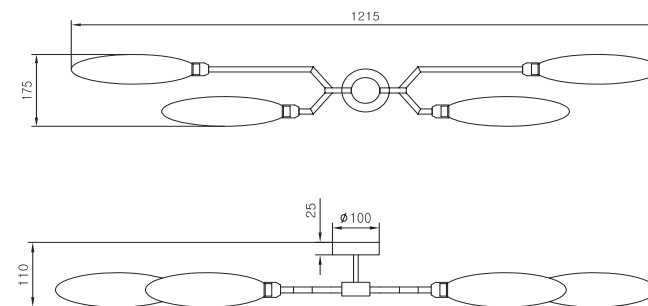

Instruction

MOD012WL-04G

4 x G9 (28W)

Model: MOD012WL-04G
Collection: Modern
Series: Ventura

Wall Lamps