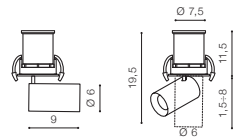

## LUNA 15W DIM

LED integrated

voltage: 230V

LED 15W 1270lm

IP20

3000K RA>90 dimm

**LED**

technical specification

installation place  inlet opening Ø 8,5cm

beam angle: 22°

COLOUR / NEW INDEX NO.

- WHITE / BLACK (WH / BK) . . . . . **AZ2828**
- BLACK / BLACK (BK / BK). . . . . **AZ2829**

TILT 90°

ROTATION 350°

\* - EXPLANATION SHORTCUT PAGE 2 (E)