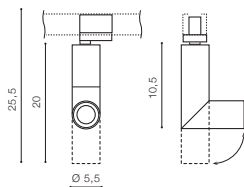

SANTOS TRACK

Track 3 Line

BK *

SANTOS TRACK 3 LINE GU10

bulb not included

voltage: 230V	GU10 1x Max. 50W
IP20	
technical specification	installation: Track 3 Line

COLOUR / NEW INDEX NO.

- BLACK (BK) **AZ4203**
- WHITE (WH) **AZ4202**