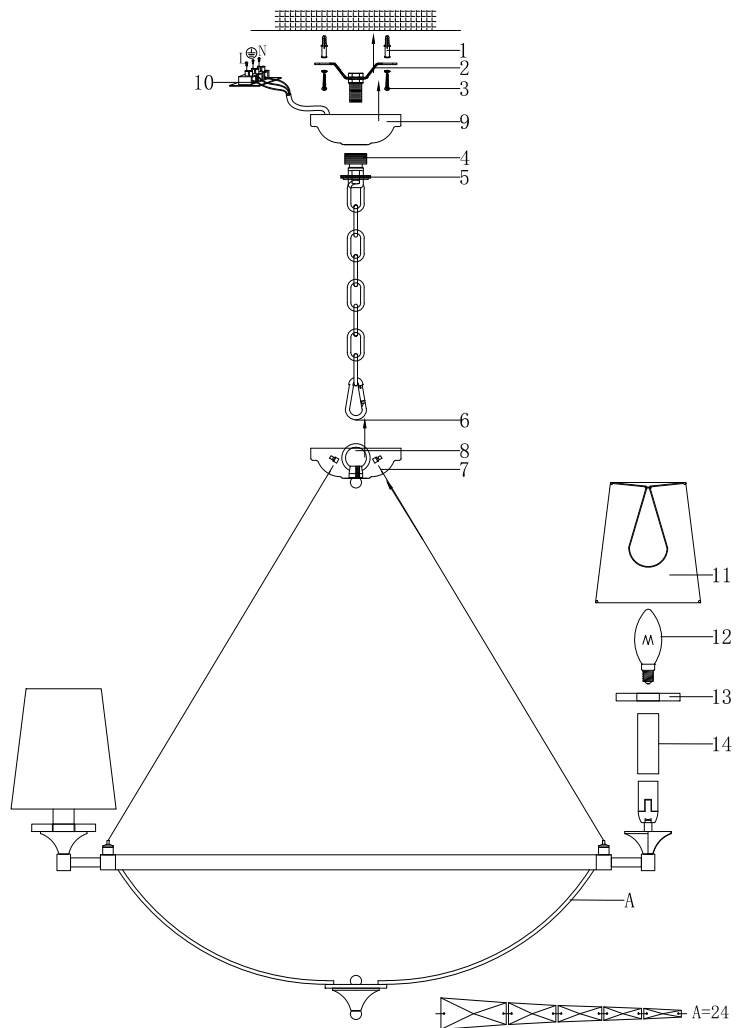

Instruction

H021PL-08CH

8 x E14 (40W)

Model: H021PL-08CH

Collection: House

Pendant Lamps