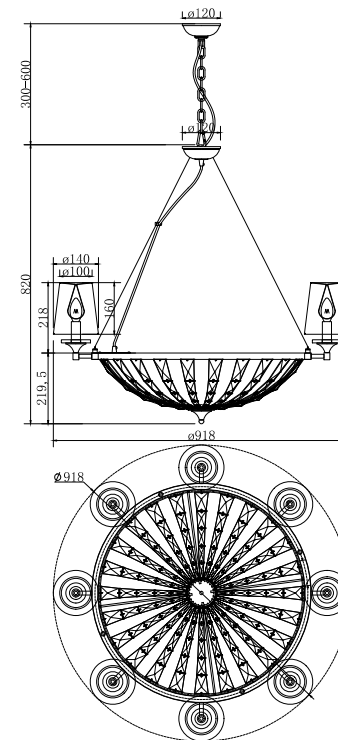

Instruction

H021PL-08CH

8 x E14 (40W)

Model: H021PL-08CH

Collection: House

Pendant Lamps