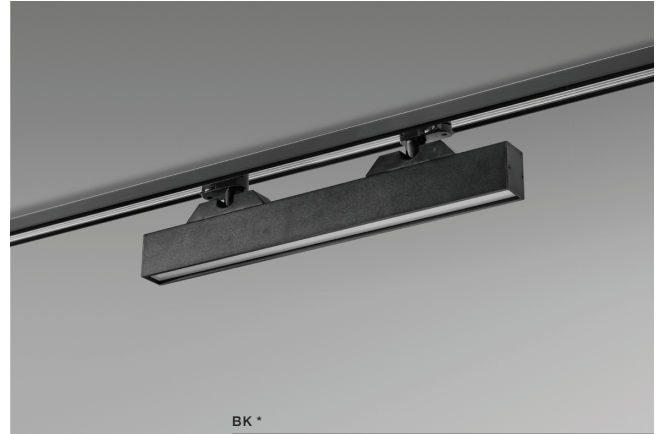

LINNEA TRACK CCT SWITCH

Track 3 Line

LINNEA 29 TRACK 12W CCT SWITCH

LED integrated

voltage: 230V	LED 12W 700lm		LED
IP20	3000K 4000K 5000K CCT		
technical specification	installation: Track 3 Line		
	beam angle: 120°		

COLOUR / NEW INDEX NO.

- WHITE (WH) **AZ4564**
- BLACK (BK) **AZ4563**

LINNEA 86 TRACK 3 LINE 36W CCT SWITCH

LED integrated

voltage: 230V	LED 36W 2000lm		LED
IP20	3000K 4000K 5000K CCT		
technical specification	installation: Track 3 Line		
	beam angle: 120°		

COLOUR / NEW INDEX NO.

- WHITE (WH) **AZ4568**
- BLACK (BK) **AZ4567**

LINNEA 57 TRACK 3 LINE 24W CCT SWITCH

LED integrated

voltage: 230V	LED 24W 1400lm		LED
IP20	3000K 4000K 5000K CCT		
technical specification	installation: Track 3 Line		
	beam angle: 120°		