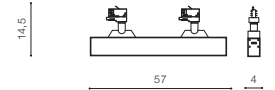

COLOUR / NEW INDEX NO.

- WHITE (WH) **AZ4568**
- BLACK (BK) **AZ4567**

LINNEA 57 TRACK 3 LINE 24W CCT SWITCH

LED integrated

voltage: 230V	LED 24W 1400lm		LED
IP20	3000K 4000K 5000K CCT		
technical specification	installation: Track 3 Line		
	beam angle: 120°		

COLOUR / NEW INDEX NO.

- WHITE (WH) **AZ4566**
- BLACK (BK) **AZ4565**

* - EXPLANATION SHORTCUT PAGE 2 (E)