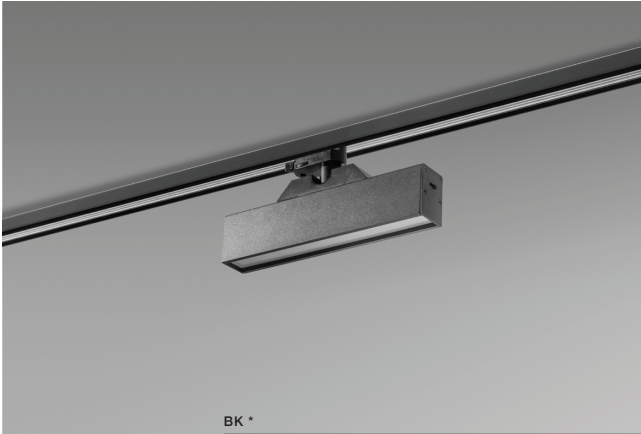

LINNEA TRACK CCT SWITCH

Track 3 Line

LINNEA 29 TRACK 12W CCT SWITCH

LED integrated

voltage: 230V	LED 12W 700lm		LED
IP20	3000K 4000K 5000K CCT		
technical specification	installation: Track 3 Line		
	beam angle: 120°		

COLOUR / NEW INDEX NO.

- WHITE (WH) **AZ4564**
- BLACK (BK) **AZ4563**

LINNEA 86 TRACK 3 LINE 36W CCT SWITCH

LED integrated

voltage: 230V	LED 36W 2000lm		LED
IP20	3000K 4000K 5000K CCT		
technical specification	installation: Track 3 Line		
	beam angle: 120°		

COLOUR / NEW INDEX NO.

- WHITE (WH) **AZ4568**
- BLACK (BK) **AZ4567**

LINNEA 57 TRACK 3 LINE 24W CCT SWITCH

LED integrated

voltage: 230V	LED 24W 1400lm		LED
IP20	3000K 4000K 5000K CCT		
technical specification	installation: Track 3 Line		
	beam angle: 120°		