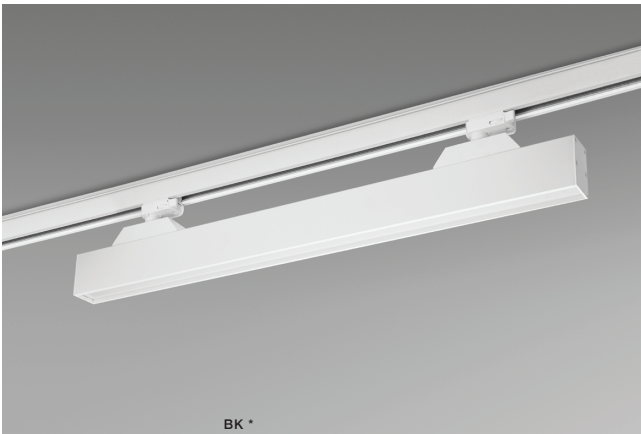

LINNEA TRACK CCT SWITCH

Track 3 Line

LINNEA 29 TRACK 12W CCT SWITCH

LED integrated

voltage: 230V	LED 12W 700lm		LED
IP20	3000K 4000K 5000K CCT		
technical specification	installation: Track 3 Line		
	beam angle: 120°		

COLOUR / NEW INDEX NO.

- WHITE (WH) **AZ4564**
- BLACK (BK) **AZ4563**

LINNEA 86 TRACK 3 LINE 36W CCT SWITCH

LED integrated

voltage: 230V	LED 36W 2000lm		LED
IP20	3000K 4000K 5000K CCT		
technical specification	installation: Track 3 Line		
	beam angle: 120°		

COLOUR / NEW INDEX NO.

- WHITE (WH) **AZ4568**
- BLACK (BK) **AZ4567**

LINNEA 57 TRACK 3 LINE 24W CCT SWITCH

LED integrated

voltage: 230V	LED 24W 1400lm		LED
IP20	3000K 4000K 5000K CCT		
technical specification	installation: Track 3 Line		
	beam angle: 120°		