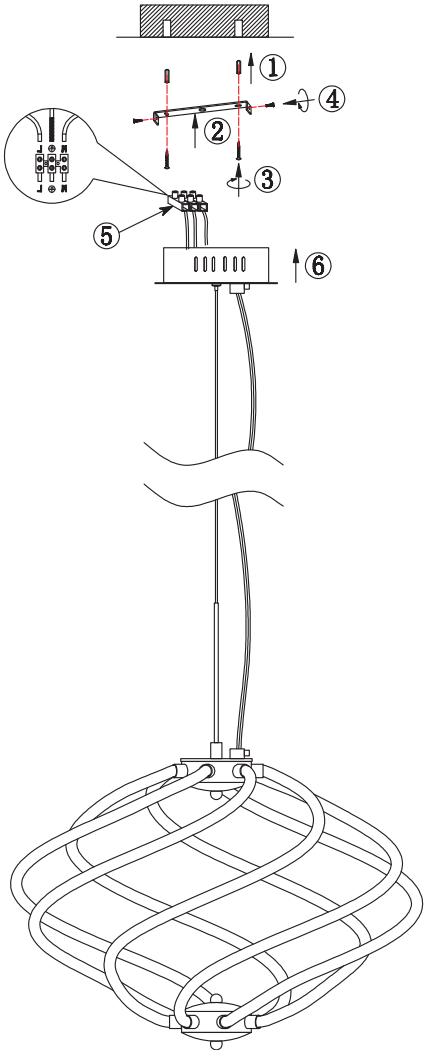

# Instruction

Collection: Modern  
Series: Venus  
Model: MOD211-07-N  
Ceiling

LED x 1  
max 40w  
2000 lumen

**MAYTONI**  
DECORATIVE LIGHTING  
[www.maytoni.de](http://www.maytoni.de)