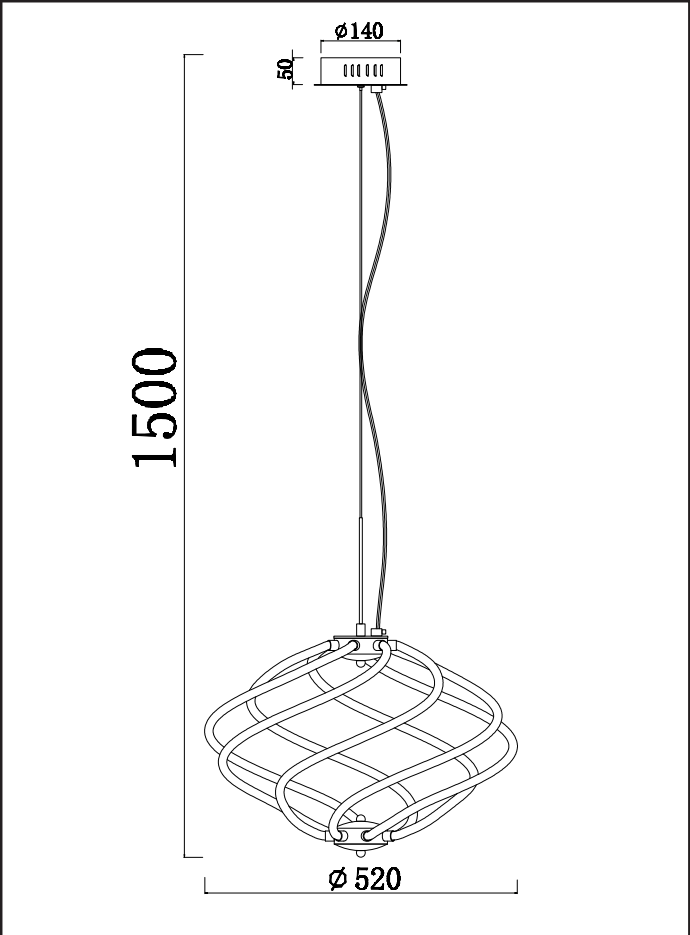

# Instruction

Collection: Modern  
Series: Venus  
Model: MOD211-07-N  
Ceiling

LED x 1  
max 40w  
2000 lumen

**MAYTONI**  
DECORATIVE LIGHTING  
[www.maytoni.de](http://www.maytoni.de)