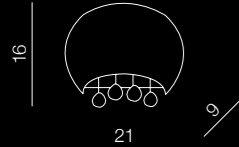

Quince

148

Quince wall

AZ0912

1x G9 Only LED  
opal glass/metal/  
chrome/acryl

Quince 40 top

AZ0701

5x G9 Only LED  
opal glass/metal/  
chrome/acryl