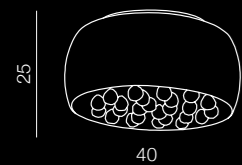

Quince

148

Quince wall

AZ0912

1x G9 Only LED  
opal glass/metal/  
chrome/acryl

Quince 40 top

AZ0701

5x G9 Only LED  
opal glass/metal/  
chrome/acryl