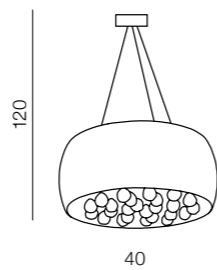

Quince 40

AZ0701

5x G9 Only LED
opal glass/metal/
chrome/acryl