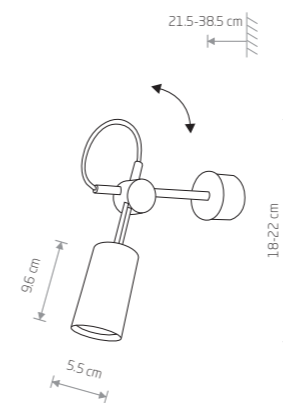

EYE FLEX S 9068

EYE FLEX S

painting steel, flexible stem

9070 9068

1xGU10, max 10W only LED

solid brass, flexible stem, painting steel

9067

1xGU10, max 10W only LED

EYE FLEX S 9067

EYE FLEX 8935

EYE FLEX

painting steel, flexible stem

8934 8935

1xGU10, max 10W only LED

EYE

painting steel