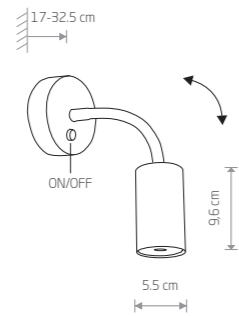

EYE FLEX S 9068

EYE FLEX S

painting steel, flexible stem

9070 9068

1xGU10, max 10W only LED

solid brass, flexible stem, painting steel

9067

1xGU10, max 10W only LED

EYE FLEX S 9067

EYE FLEX 8935

EYE FLEX

painting steel, flexible stem

8934 8935

1xGU10, max 10W only LED

EYE

painting steel