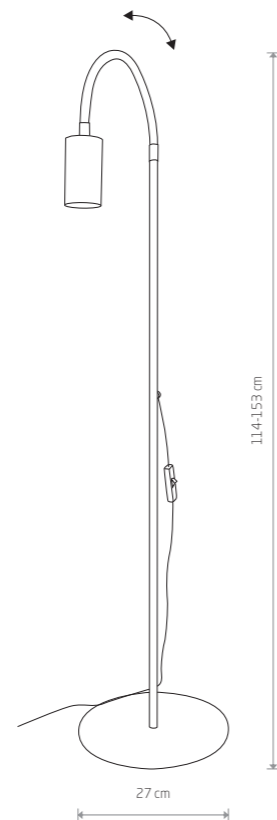

EYE FLEX S 9068

EYE FLEX S

painting steel, flexible stem

9070 9068

1xGU10, max 10W only LED

solid brass, flexible stem, painting steel

9067

1xGU10, max 10W only LED

EYE FLEX S 9067

EYE FLEX 8935

EYE FLEX

painting steel, flexible stem

8934 8935

1xGU10, max 10W only LED

EYE

painting steel