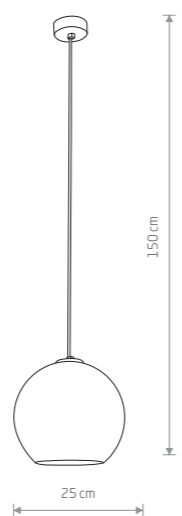

POLARIS 9060

POLARIS 9057

POLARIS 9058

POLARIS 9056

POLARIS

metallized glass, painted steel

- 9056
- 9057
- 9058

1xE27, max 60W

POLARIS

metallized glass, painted steel

- 9060

1xE27, max 60W

- SMOKED
- GOLD
- COPPER
- CHROME
- BLACK P013 RAL 9005

POLARIS 9057